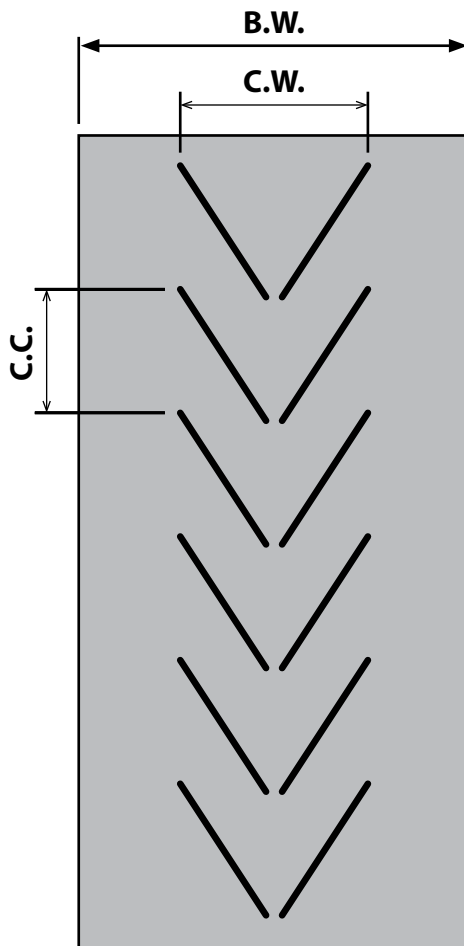

**MULHERN
BELTING, INC.**

Oakland, NJ
Atlanta, GA
Fairfield, OH
Michigan City, IN
Kansas City, MO

5-6211

M15 Open Chevron, 3 Ply 330, 3/16 x 1/16

B.W. Belt Width	48"	72"
C.W. Cleat Width	29.5"	42"
C.C. Cleat Centers	10"	15"
C.H. Cleat Height	7/16"	1/2"

This belt is popular in screening applications and where a tough, durable chevron pattern is required.