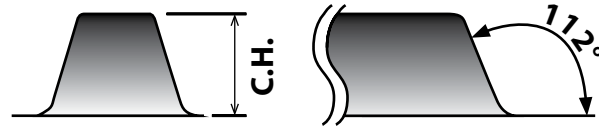

**MULHERN
BELTING, INC.**

Oakland, NJ
Atlanta, GA
Fairfield, OH
Michigan City, IN
Kansas City, MO

5-6211

M15 Open Chevron, 3 Ply 330, 3/16 x 1/16

B.W. Belt Width	48"	72"
C.W. Cleat Width	29.5"	42"
C.C. Cleat Centers	10"	15"
C.H. Cleat Height	7/16"	1/2"

This belt is popular in screening applications and where a tough, durable chevron pattern is required.